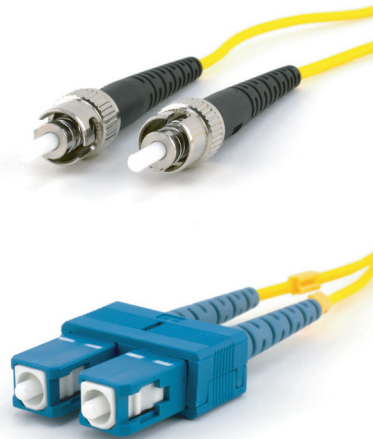

QUALITY MANUFACTURING

CUSTOM MADE CABLE DELIVERY WITHIN ONE DAY

With our own manufacturing plant, we are able to manufacture any length & type of cable with the patch cord you prefer within 1 day.

Offering you the very highest in quality products and services is not a goal, it is standard operating procedure.

When it comes to manufacturing, there is no compromising on quality. Our commitment to quality is reflected in every facet of our operation.