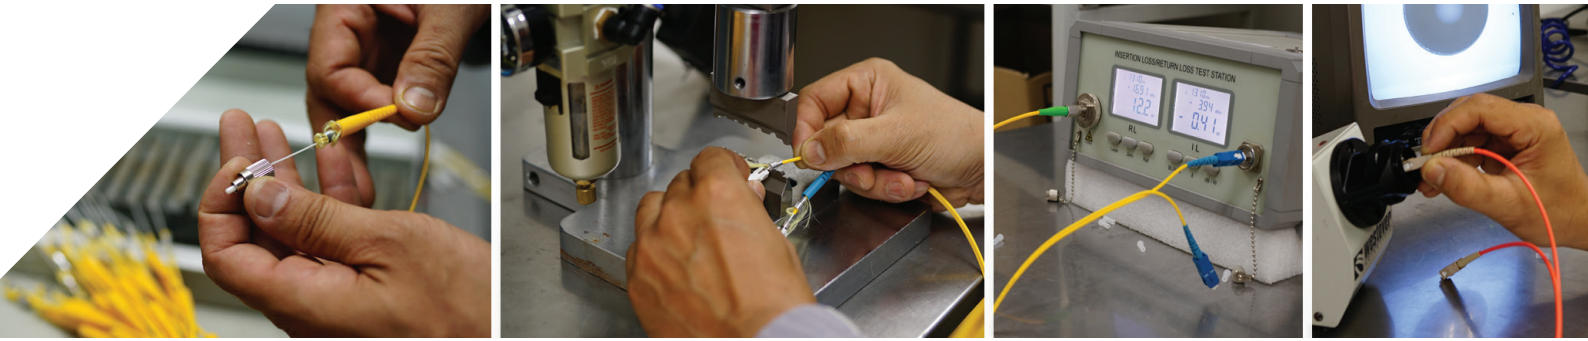

COMPANY CHART

VALUE-ADDED SERVICES

We are here to provide you with the tools you need to succeed, no matter what it takes. Fibex has a full-range of end-to-end data & voice setup services including:

- Data & Voice cabling service
- Fluke testing
- OTDR testing
- Fusion splicing

QUALITY MANUFACTURING

CUSTOM MADE CABLE DELIVERY WITHIN ONE DAY

With our own manufacturing plant, we are able to manufacture any length & type of cable with the patch cord you prefer within 1 day.

Offering you the very highest in quality products and services is not a goal, it is standard operating procedure.