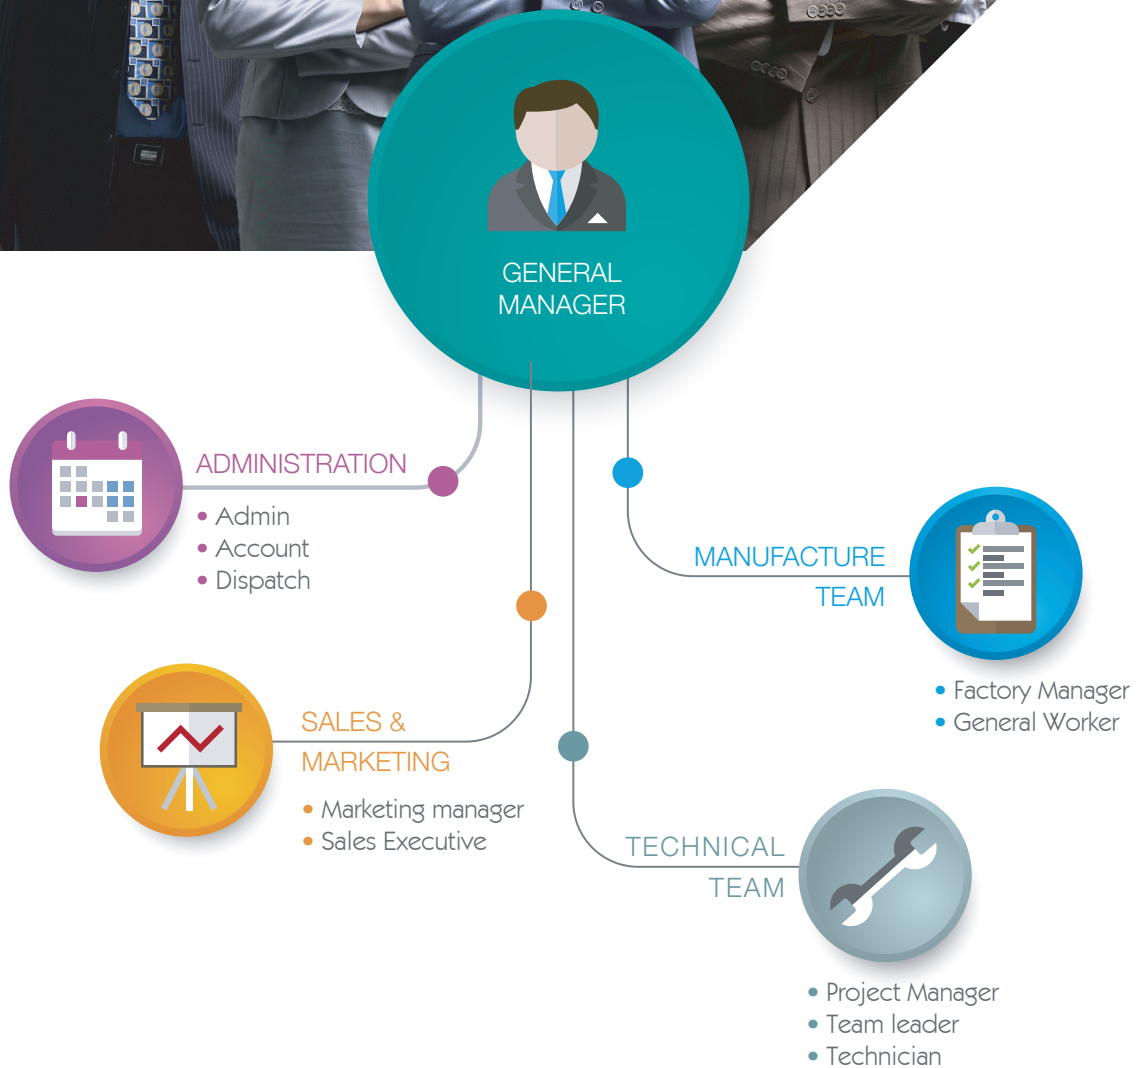

COMPANY CHART

VALUE-ADDED SERVICES

We are here to provide you with the tools you need to succeed, no matter what it takes. Fibex has a full-range of end-to-end data & voice setup services including:

- Data & Voice cabling service
- Fluke testing
- OTDR testing
- Fusion splicing